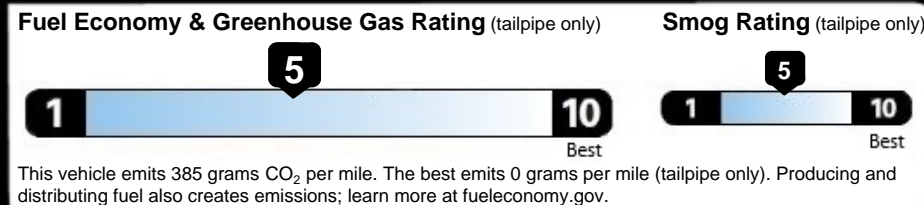

LIMITED WARRANTY/ROADSIDE ASSISTANCE

3 Years / 36,000 Miles Basic
5 Years / 60,000 Miles Powertrain
5 Years / Unlimited Mileage Rust Perforation
3 Years / 36,000 24/7 Roadside Assistance
See Owner Info Kit & Warranty for Details

OPTIONAL EQUIPMENT AND OTHER ITEMS

Manufacturer's Suggested Retail Price	$44,995.00
Exterior Color: Ice Silver Metallic	
Full Tank of Gas	INCLD
Option Package: 23	$4,090.00
Subaru 12.1" Multimedia System w/ Navigation	
Power Moonroof	
Surround View Monitor System	
Black Nappa Leather-Trimmed Upholstery w/ Copper Stitch	
Ventilated Front Seats	
12-Way Power Driver's Seat w/ 4-Way Lumbar Support & Leg Extension	
8-Way Power Front Passenger Seat	
Black Power-Folding Heated Mirrors w/ Turn Signals	
Crossbar Set - Aero	$349.00
Splash Guards	$202.00
Rear Bumper Cover	$187.00
Rear Seatback Protector	$165.00
Wilderness Carpeted Floor Mats	$152.00
LED Upgrade	$79.00

EPA DOT Fuel Economy and Environment

Gasoline Vehicle

Fuel Economy

23 MPG Small SUVs range from 14 to 138 MPG. The best vehicle rates 146 MPGe.

21 city **27** highway

4.3 gallons per 100 miles

You spend $2,250 more in fuel costs over 5 years compared to the average new vehicle.

Annual fuel cost
$2,150

Actual results will vary for many reasons, including driving conditions and how you drive and maintain your vehicle. The average new vehicle gets 29 MPG and costs $8,500 to fuel over 5 years. Cost estimates are based on 15,000 miles per year at $3.30 per gallon. MPGe is miles per gallon equivalent. Vehicle emissions are a significant cause of climate change and smog.

fueleconomy.gov

Calculate personalized estimates and compare vehicles

PARTS CONTENT INFORMATION

FOR VEHICLES IN THIS CARLINE:
U.S./CANADIAN PARTS CONTENT: 0%
MAJOR SOURCES OF FOREIGN PARTS CONTENT: JAPAN: 85%

FOR THIS VEHICLE:
FINAL ASSEMBLY POINT: OTA, GUNMA, JAPAN
COUNTRY OF ORIGIN: JAPAN
ENGINE: JAPAN
TRANSMISSION: JAPAN

Note: Parts content does not include final assembly, distribution, or other non-parts costs.

Privacy Notice
www.subaru.com/company/privacy.html

Destination and Delivery **$1,450.00**
Total Suggested Retail Price **$51,669.00**

THIS LABEL HAS BEEN APPLIED PURSUANT TO FEDERAL LAW, DO NOT REMOVE OR ALTER PRIOR TO THE DELIVERY TO THE ULTIMATE PURCHASER.