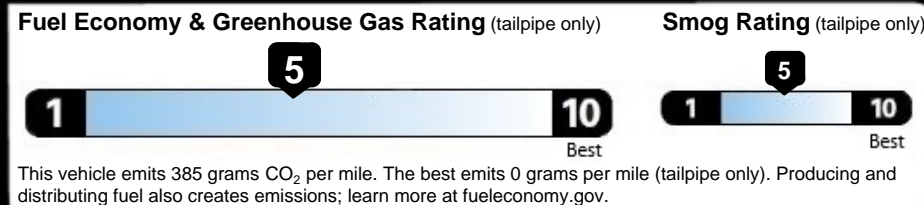

Dual Front & Dual Rear USB Ports (USB-A/USB-C)
StarTex Trimmed Water Repellent Upholstery
Keyless Access w/ Push-Button Start & Power Rear Gate
60/40 Split Fold-Down Rear Seatback & Multi-Use Cargo Cover
10-Way Power Driver's Seat: Includes 2-Way Lumbar Support
4-Way Manual Front Passenger Seat
All-Weather Package & All-Weather Floor Mats
Heated Front Seats & Heated Leather Wrapped Steering Wheel
Heated Rear Seat: Outboard Seat Positions

LIMITED WARRANTY/ROADSIDE ASSISTANCE

3 Years / 36,000 Miles Basic
5 Years / 60,000 Miles Powertrain
5 Years / Unlimited Mileage Rust Perforation
3 Years / 36,000 24/7 Roadside Assistance
See Owner Info Kit & Warranty for Details

OPTIONAL EQUIPMENT AND OTHER ITEMS

Manufacturer's Suggested Retail Price	$44,995.00
Premium Paint: River Rock Pearl	$395.00
Full Tank of Gas	INCLD
Option Package: 22 Subaru 12.1" Multimedia System w/ Navigation Power Moonroof Surround View Monitor System	$2,045.00
Outback Mirror Package Auto-Dimming Mirror w/ Comp Auto-Dimming Exterior Mirror	$751.00
Rear Bumper Cover	$187.00
LED Upgrade	$79.00

EPA DOT Fuel Economy and Environment

Gasoline Vehicle

Fuel Economy

23 MPG
Small SUVs range from 14 to 125 MPG. The best vehicle rates 146 MPGe.
21 city 27 highway
4.3 gallons per 100 miles

You spend $2,250 more in fuel costs over 5 years compared to the average new vehicle.

Annual fuel cost $2,150

Actual results will vary for many reasons, including driving conditions and how you drive and maintain your vehicle. The average new vehicle gets 29 MPG and costs $8,500 to fuel over 5 years. Cost estimates are based on 15,000 miles per year at $3.30 per gallon. MPGe is miles per gallon equivalent. Vehicle emissions are a significant cause of climate change and smog.

fueleconomy.gov

Calculate personalized estimates and compare vehicles

PARTS CONTENT INFORMATION

FOR VEHICLES IN THIS CARLINE: U.S./CANADIAN PARTS CONTENT: 0% MAJOR SOURCES OF FOREIGN PARTS CONTENT: JAPAN: 85%

FOR THIS VEHICLE: FINAL ASSEMBLY POINT: OTA, GUNMA, JAPAN COUNTRY OF ORIGIN: ENGINE: JAPAN TRANSMISSION: JAPAN

Note: Parts content does not include final assembly, distribution, or other non-parts costs.

Privacy Notice
www.subaru.com/company/privacy.html

Destination and Delivery $1,450.00
Total Suggested Retail Price $49,902.00

THIS LABEL HAS BEEN APPLIED PURSUANT TO FEDERAL LAW, DO NOT REMOVE OR ALTER PRIOR TO THE DELIVERY TO THE ULTIMATE PURCHASER.