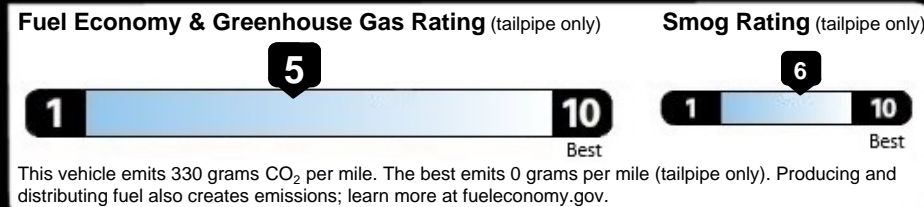

LIMITED WARRANTY/ROADSIDE ASSISTANCE
3 Years / 36,000 Miles Basic
5 Years / 60,000 Miles Powertrain
5 Years / Unlimited Mileage Rust Perforation
3 Years / 36,000 24/7 Roadside Assistance
See Owner Info Kit & Warranty for Details

OPTIONAL EQUIPMENT AND OTHER ITEMS

Manufacturer's Suggested Retail Price **$34,995.00**
Exterior Color: Sapphire Blue Pearl
Full Tank of Gas **INCLD**
Option Package: 13 $2,270.00
Subaru 12.1" Multimedia System w/ Navigation
Wireless Charger
Power Moonroof
Heated Steering Wheel
Rain-sensing Windshield Wipers
All-Weather Floor Liners **$207.00**
Rear Bumper Cover **$187.00**
Rear Seatback Protector **$156.00**

EPA DOT Fuel Economy and Environment

Fuel Economy
27 MPG Small SUVs range from 14 to 138 MPG. The best vehicle rates 146 MPGe.
25 city 31 highway
3.7 gallons per 100 miles

Gasoline Vehicle

You spend $750 more in fuel costs over 5 years compared to the average new vehicle.

Annual fuel COST $1,850

Actual results will vary for many reasons, including driving conditions and how you drive and maintain your vehicle. The average new vehicle gets 29 MPG and costs $8,500 to fuel over 5 years. Cost estimates are based on 15,000 miles per year at $3.30 per gallon. MPGe is miles per gallon equivalent. Vehicle emissions are a significant cause of climate change and smog.

fuel economy.gov

Calculate personalized estimates and compare vehicles

Smartphone QR Code™

PARTS CONTENT INFORMATION
FOR VEHICLES IN THIS CARLINE: U.S./CANADIAN PARTS CONTENT: 0%
MAJOR SOURCES OF FOREIGN PARTS CONTENT: JAPAN: 85%
FOR THIS VEHICLE: FINAL ASSEMBLY POINT: OTA, GUNMA, JAPAN
COUNTRY OF ORIGIN: ENGINE: JAPAN
TRANSMISSION: JAPAN
Note: Parts content does not include final assembly, distribution, or other non-parts costs.

Privacy Notice
www.subaru.com/company/privacy.html

Destination and Delivery $1,450.00
Total Suggested Retail Price $39,265.00

THIS LABEL HAS BEEN APPLIED PURSUANT TO FEDERAL LAW, DO NOT REMOVE OR ALTER PRIOR TO THE DELIVERY TO THE ULTIMATE PURCHASER.